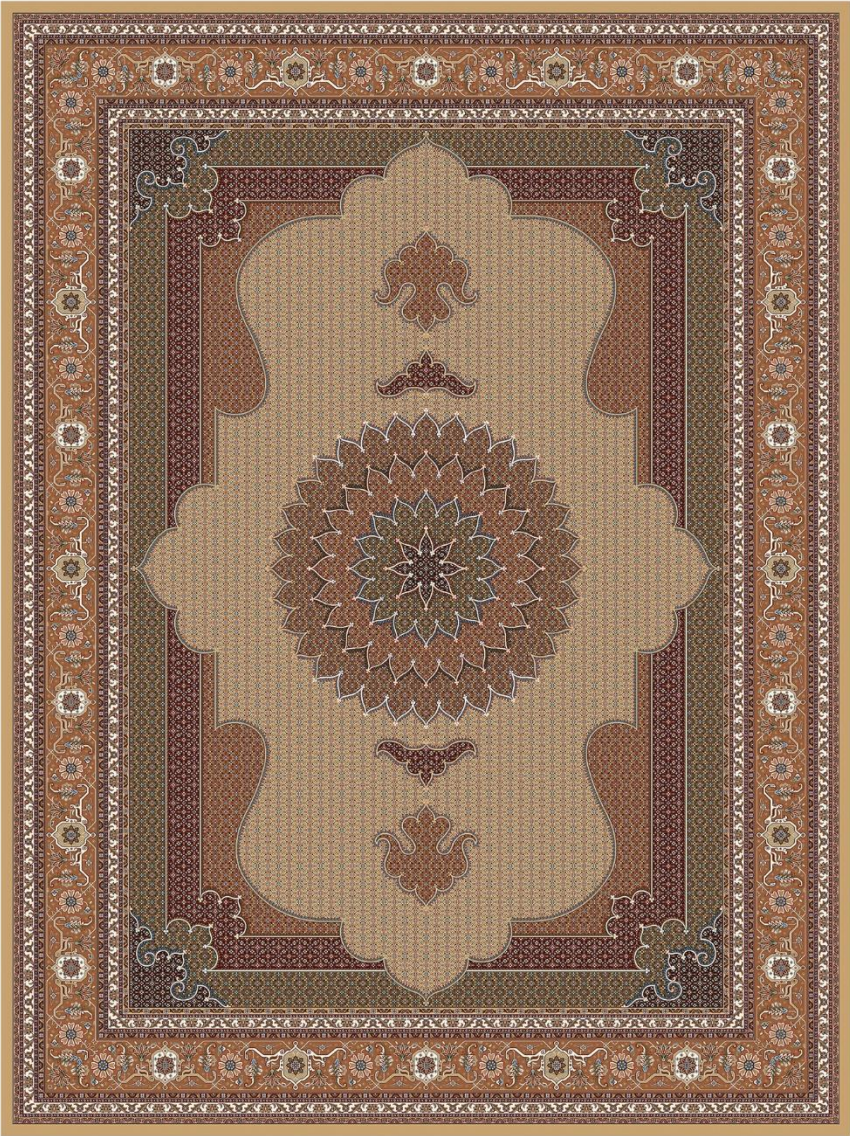

More info: **+98 912 107 2323** **+98 912 207 1441** Website: **keshmirrug.com** Instagram: **keshmirgroup**

Name: Bijartakab

Color: brown

Name: Bijartakab

Color: pink

Name: Bijartakab

Color: red

Name: Bijartakab

Color: dark blue

Name: Bijartakab

Color: green

Name: Rizmahi Jahan      Color: beige-pi

Name: Rizmahi Jahan      Color: beige-be

Name: Rizmahi Jahan    Color: brown-cr

Name: Rizmahi Jahan    Color: brown-be