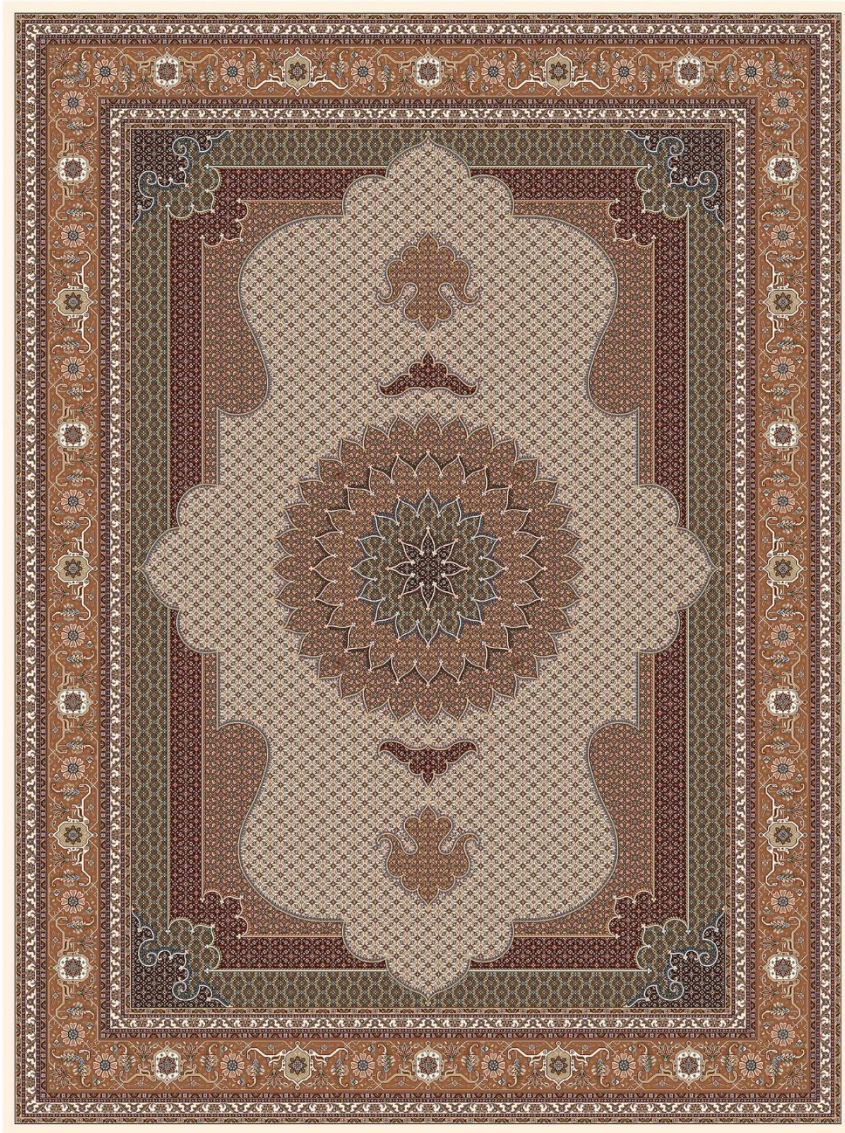

Name: Rizmah Jahan   Color: cream-pi