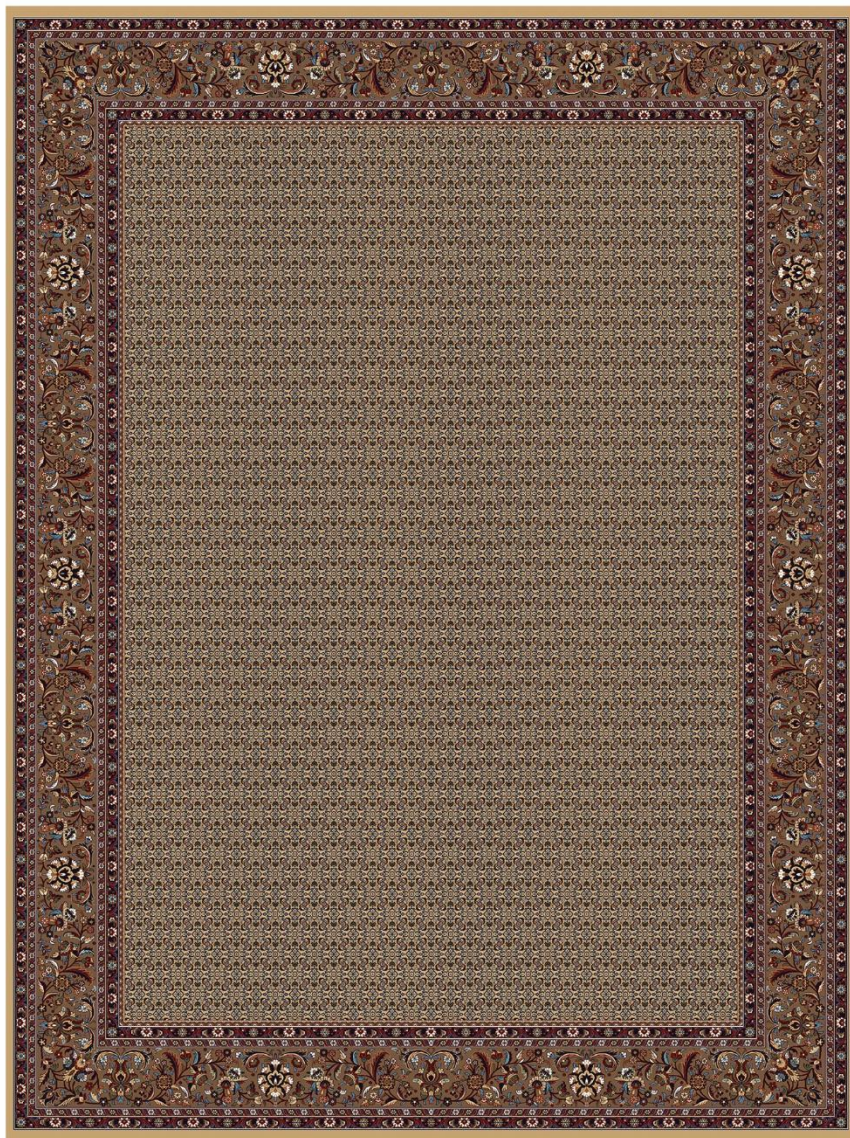

Name: Takabsade

Color: beige