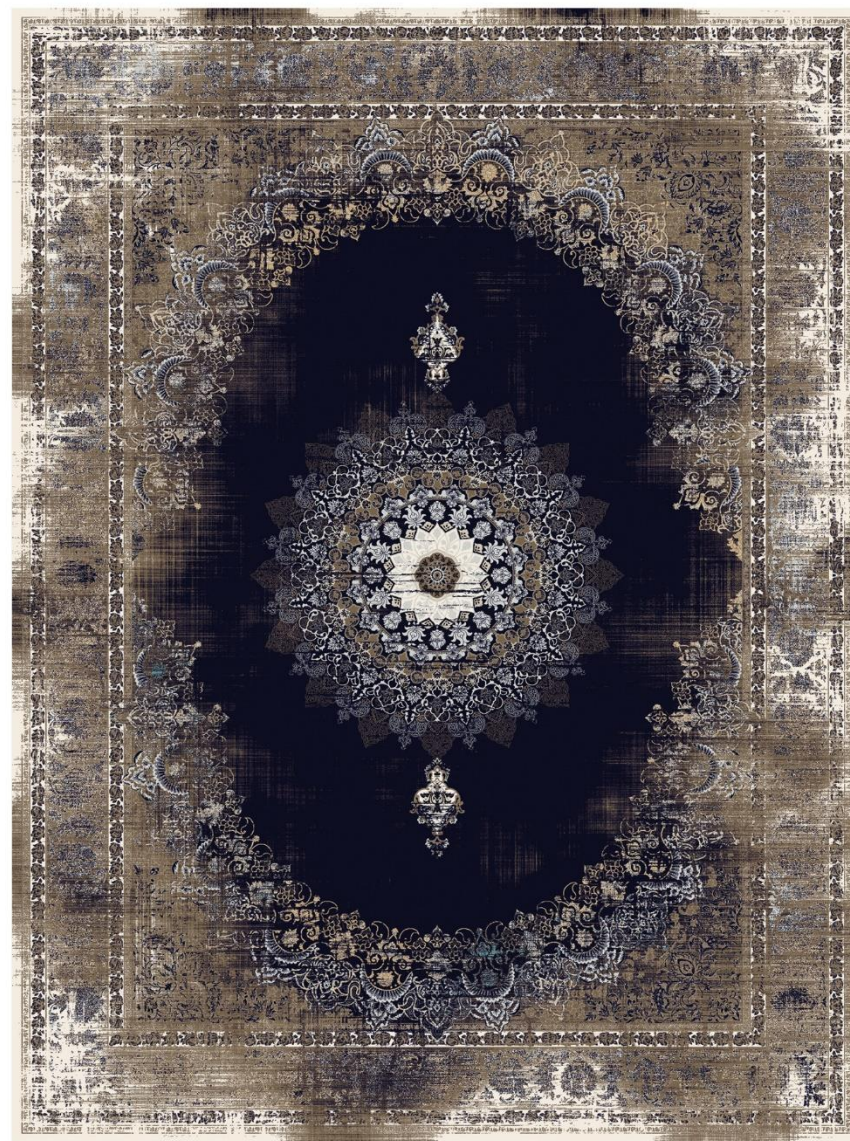

NAME / 709-14