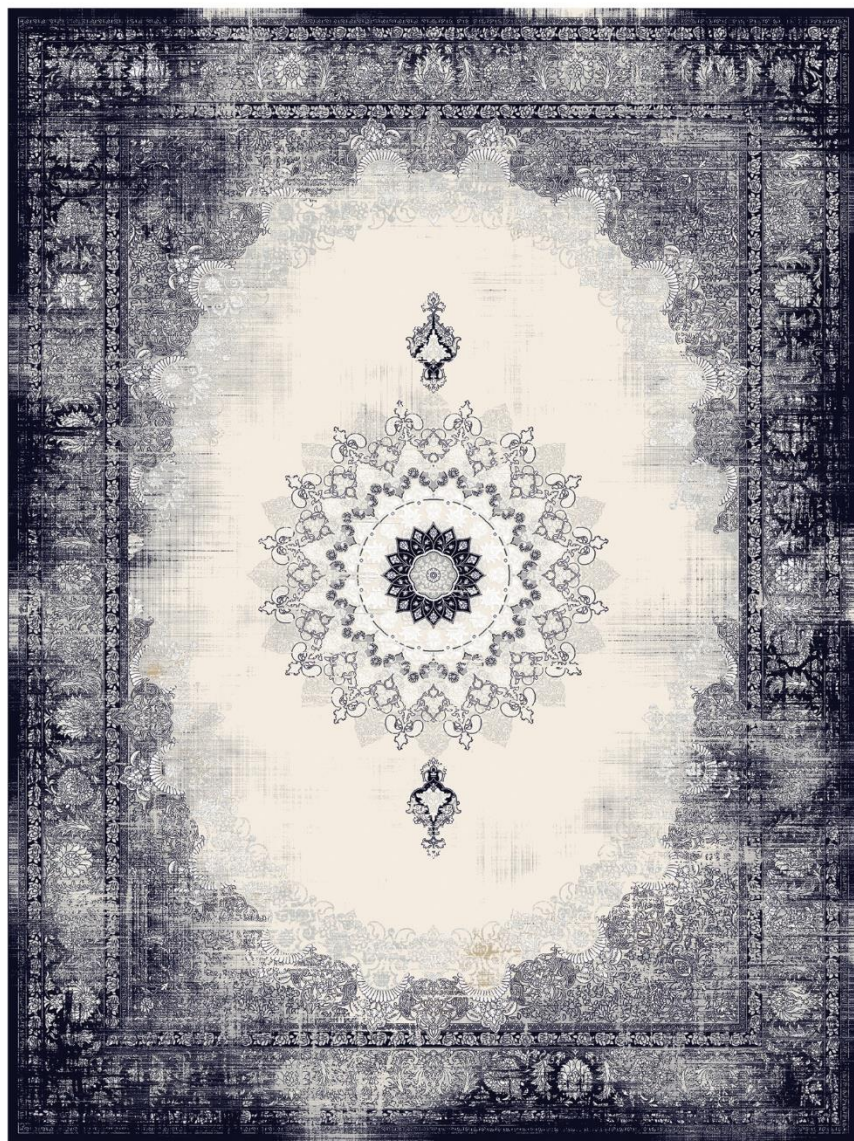

NAME / 709-13